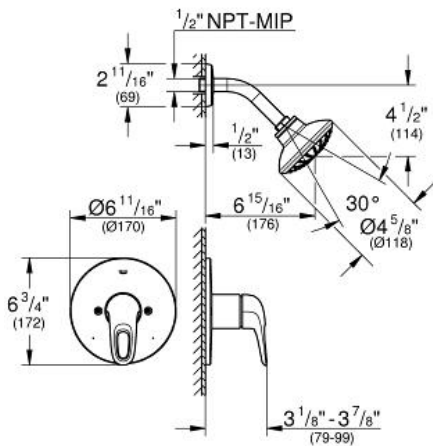

EUROSTYLE
Pressure Balance Valve Bathtub/
Shower Combo Faucet

MODEL # 35060003

Pure Freude
an Wasser

GROHE

Product Description:

EUROSTYLE

Pressure Balance Valve Bathtub/Shower Combo Faucet

Standard Specification:

- Consisting of:
 - Pressure Balance Valve (19 989)
 - Without concealed body
 - Final installation set for:
 - For use with GrohSafe® Universal Pressure Balance Rough-In Valve (35 015 000)
 - Shower head: Euphoria 110 Mono, 1 spray, 2.0 gpm (27 810)
 - Shower arm
 - **GROHE StarLight** chrome finish